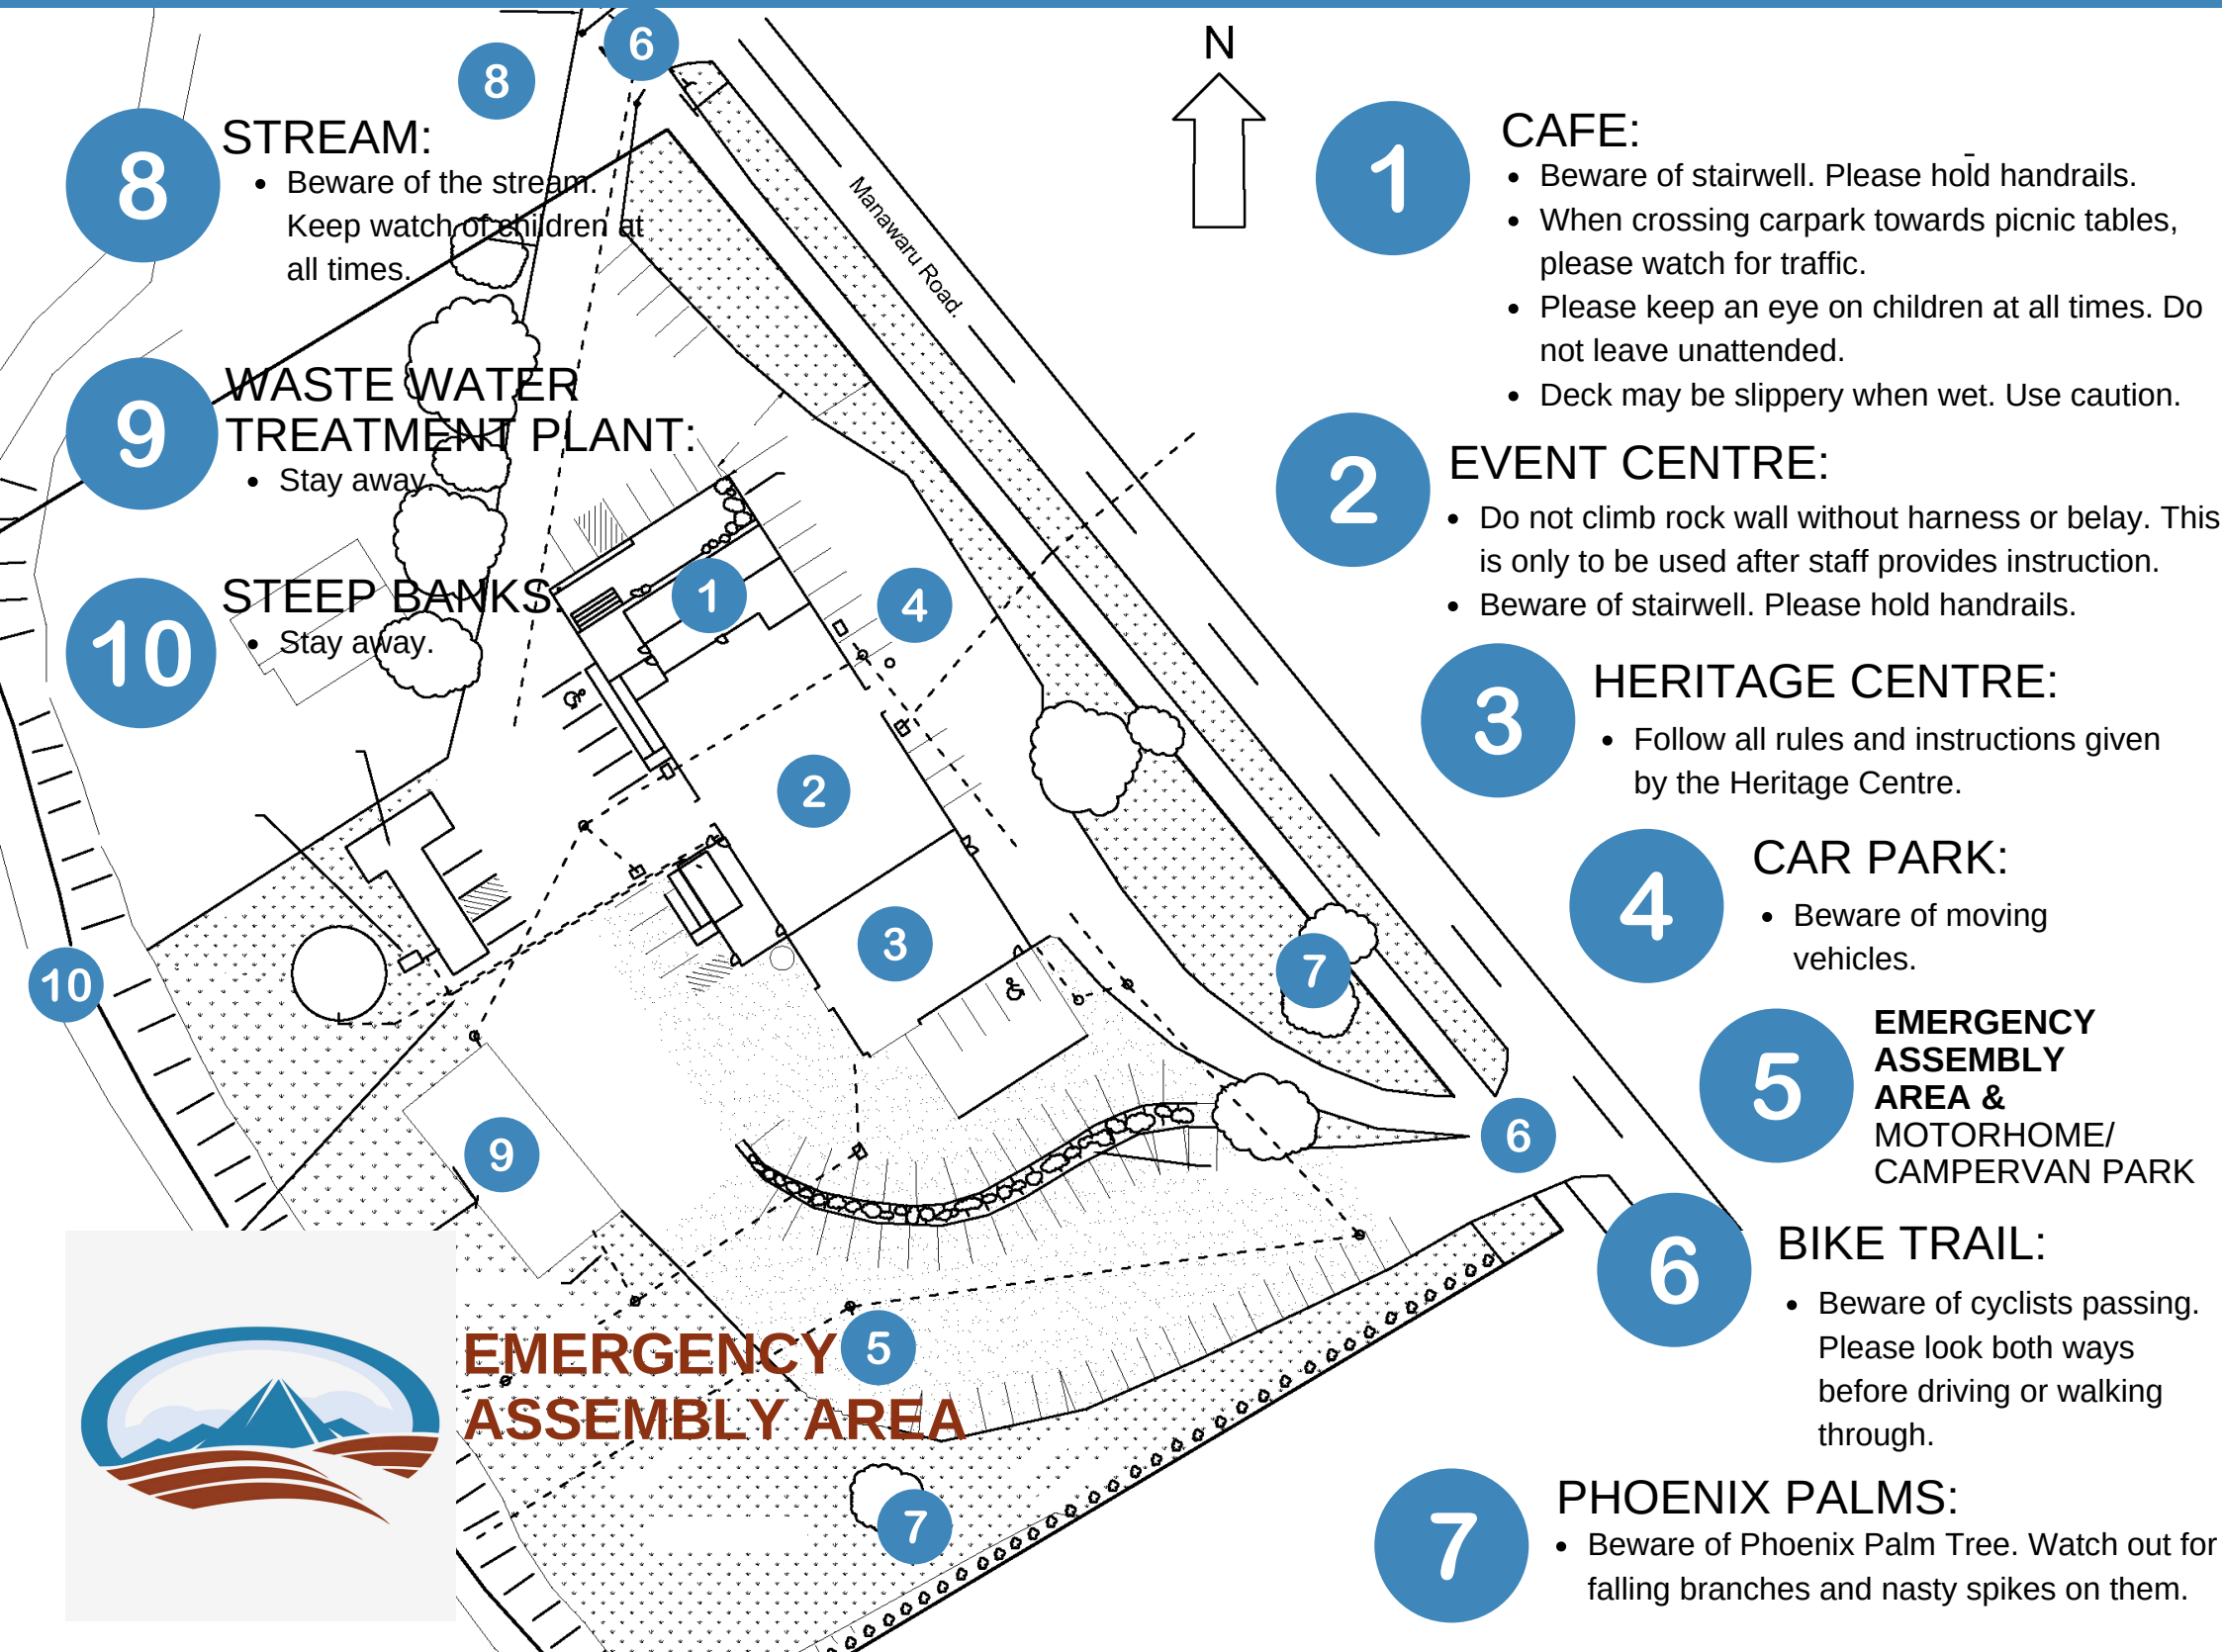

S I T E M A P & H A Z A R D S

8

STREAM:
• Beware of the stream. Keep watch of children at all times.

9

WASTE WATER TREATMENT PLANT:
• Stay away.

10

STEEP BANKS
• Stay away.

1

CAFE:
• Beware of stairwell. Please hold handrails.
• When crossing carpark towards picnic tables, please watch for traffic.
• Please keep an eye on children at all times. Do not leave unattended.
• Deck may be slippery when wet. Use caution.

2

EVENT CENTRE:
• Do not climb rock wall without harness or belay. This is only to be used after staff provides instruction.
• Beware of stairwell. Please hold handrails.

3

HERITAGE CENTRE:
• Follow all rules and instructions given by the Heritage Centre.

4

CAR PARK:
• Beware of moving vehicles.

5

EMERGENCY ASSEMBLY AREA & MOTORHOME/ CAMPERVAN PARK

6

BIKE TRAIL:
• Beware of cyclists passing. Please look both ways before driving or walking through.

7

PHOENIX PALMS:
• Beware of Phoenix Palm Tree. Watch out for falling branches and nasty spikes on them.